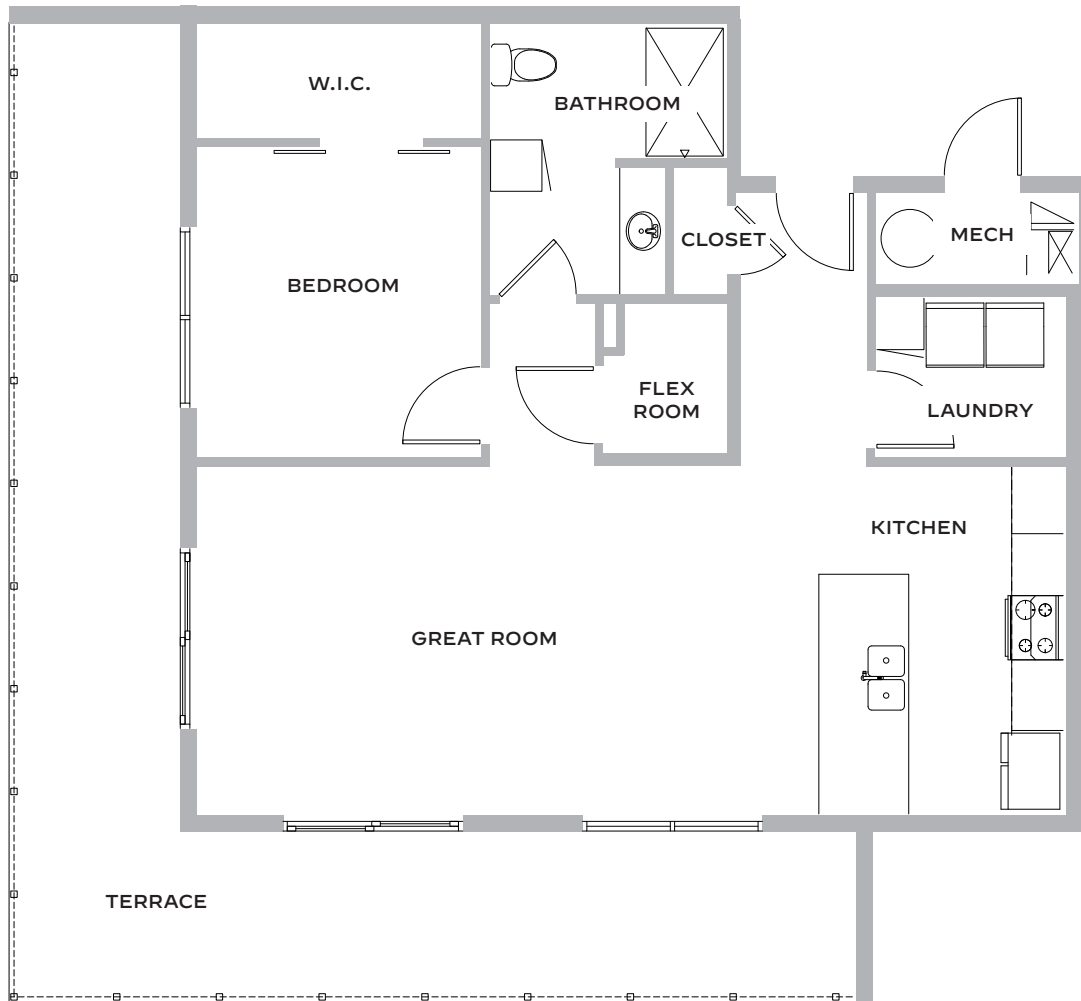

THE RIVER PLACE

By Resthaven

the WYNWOOD

Facing west and south, this terrace-level, one bedroom, one-bathroom apartment is maximized for space and has a comfortable flow from room to room.

- One bedroom
- 1,022 square feet
- Open floor plan in main living area
- Utility room with in-unit washer and dryer
- Terrace is 430 square feet