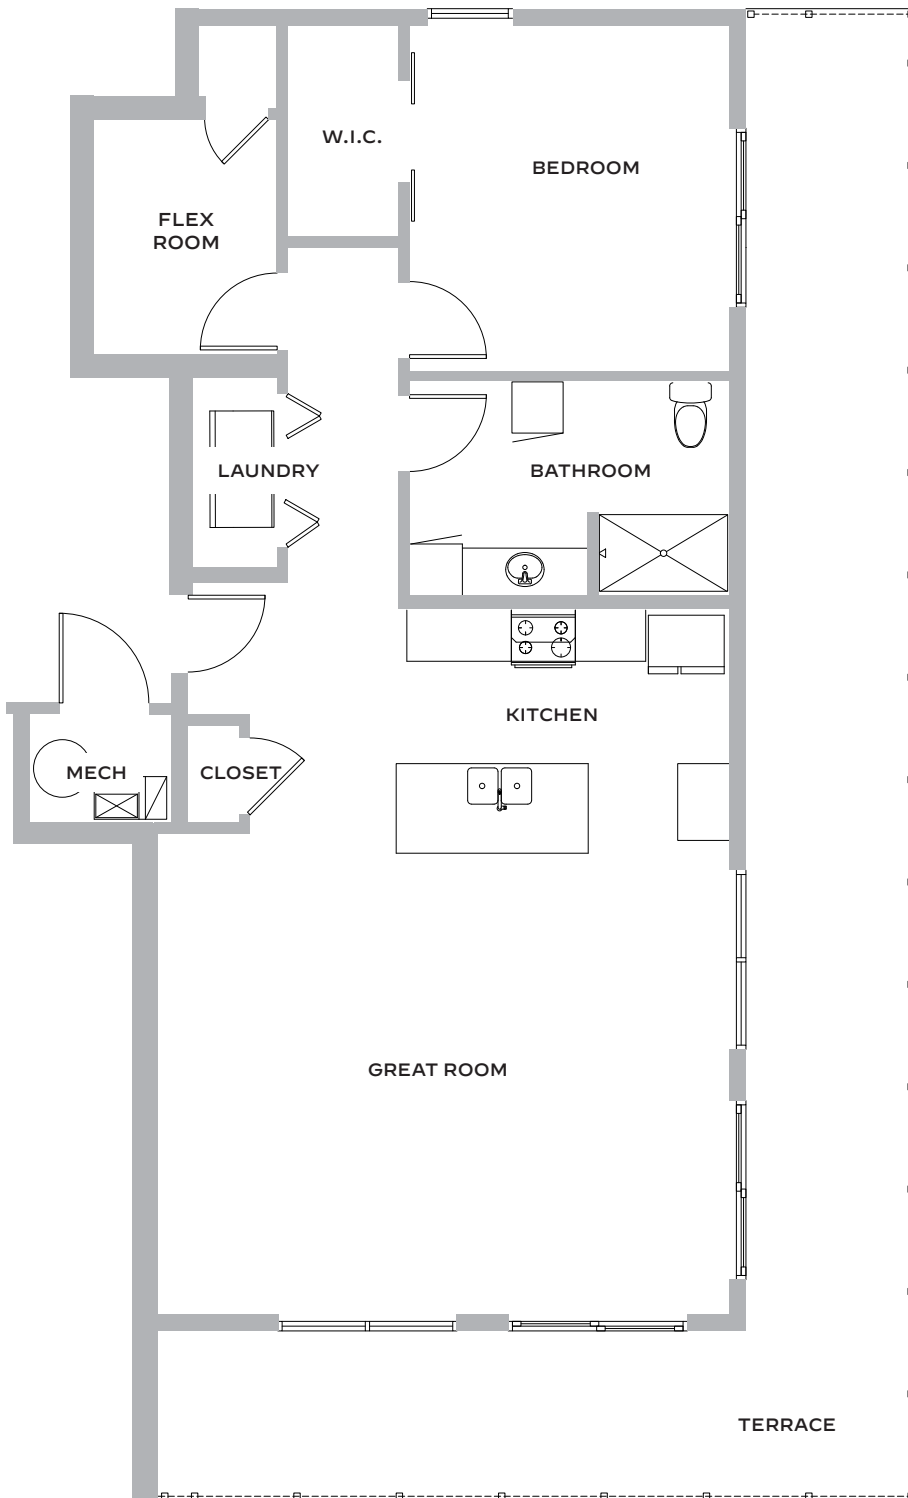

THE RIVER PLACE

By Resthaven

the WAVERLY

Located on the terrace level with sweeping views facing south and east, this unit features one bedroom and one bathroom, plus a flex room that can be used as a work space or storage area.

- One bedroom
- 1,243 square feet
- Open floor plan in main living area
- In-unit washer and dryer
- Terrace is 542 square feet