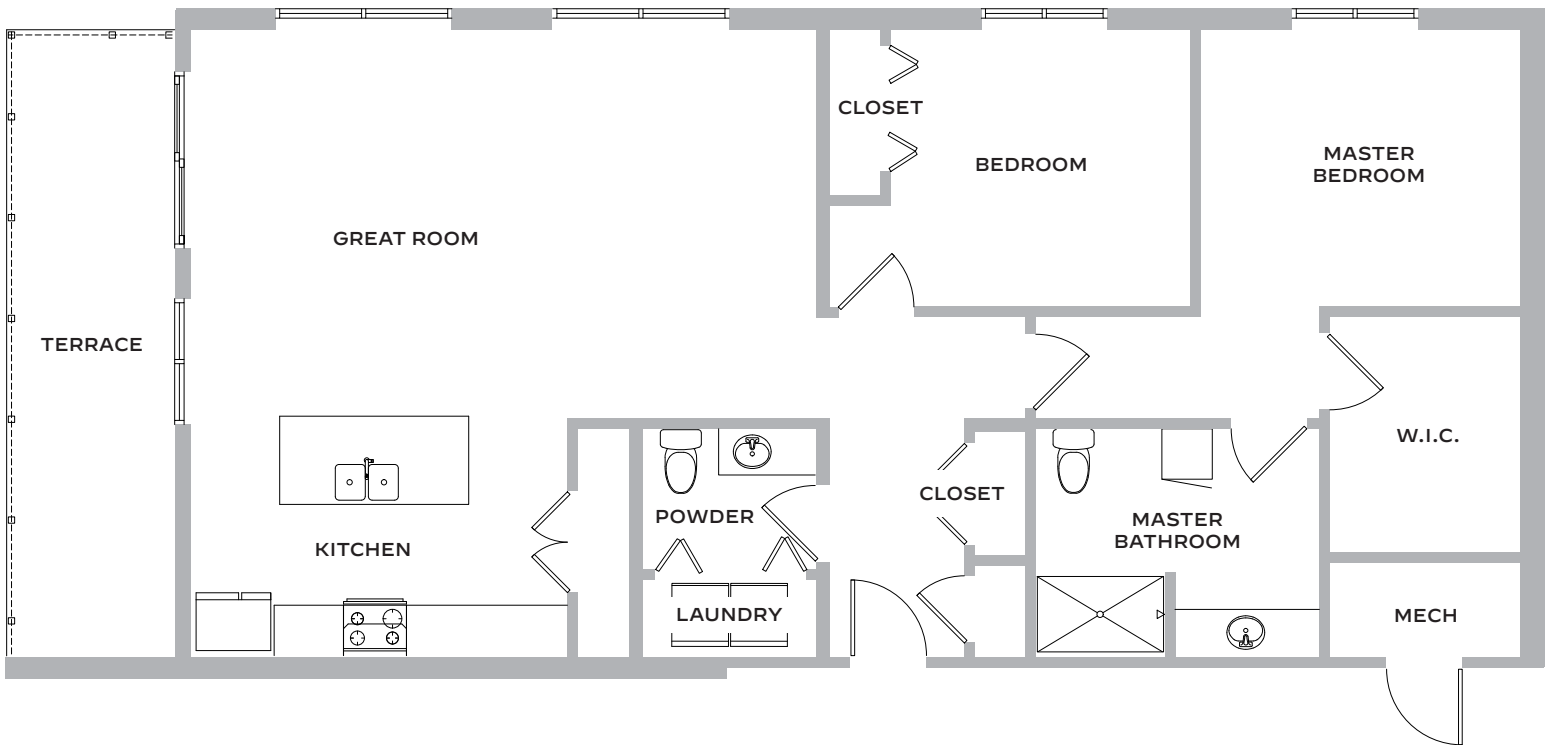

# THE RIVER PLACE

*By Resthaven*

## *the* TERRACE

Enjoy terrace-level living with city views facing north and west. This spacious unit features two bedrooms, one full bathroom, and a powder room.

- Two bedroom
- 1,401 square feet
- Open floor plan in main living area
- In-unit washer and dryer
- Terrace is 165 square feet