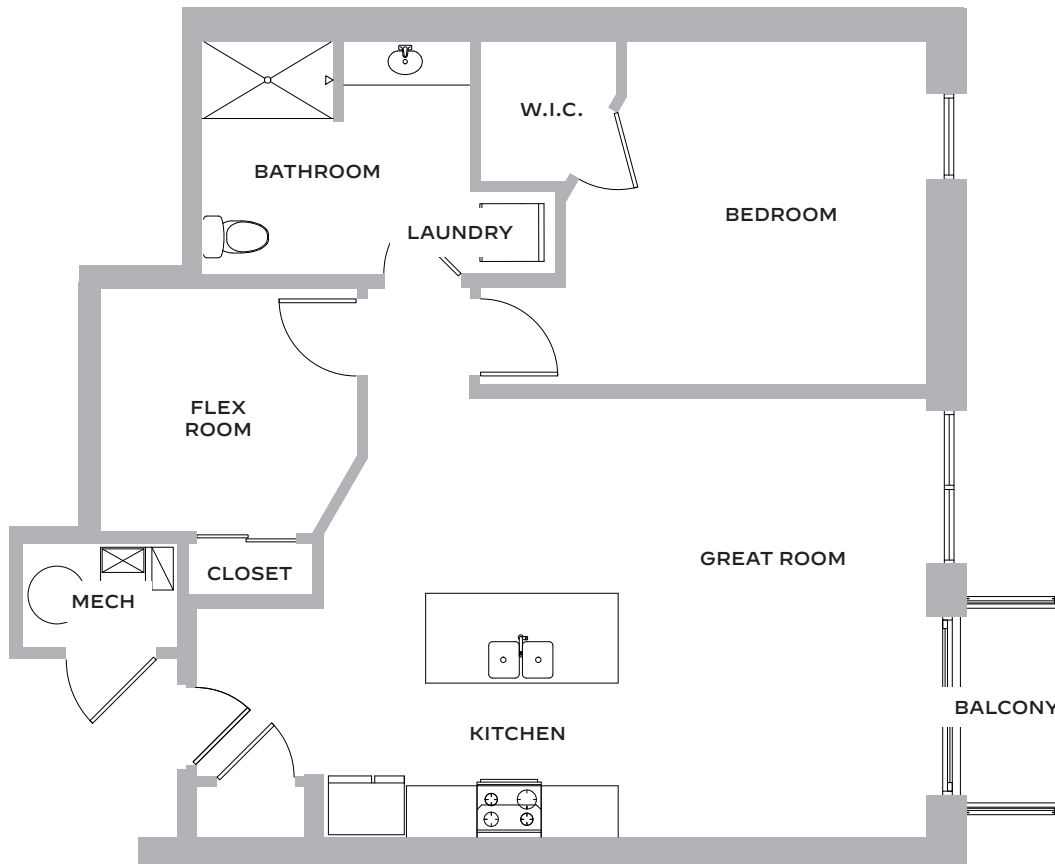

THE RIVER PLACE

By Resthaven

the SENTINEL

With a view toward River Avenue, so you can take in the sunrise from the east, these one-bedroom, one-bathroom apartments include a flex room that can be used as a work space or storage area.

- One bedroom
- 1,058 square feet
- Open floor plan in main living area
- In-unit washer and dryer
- Balcony is 32 square feet