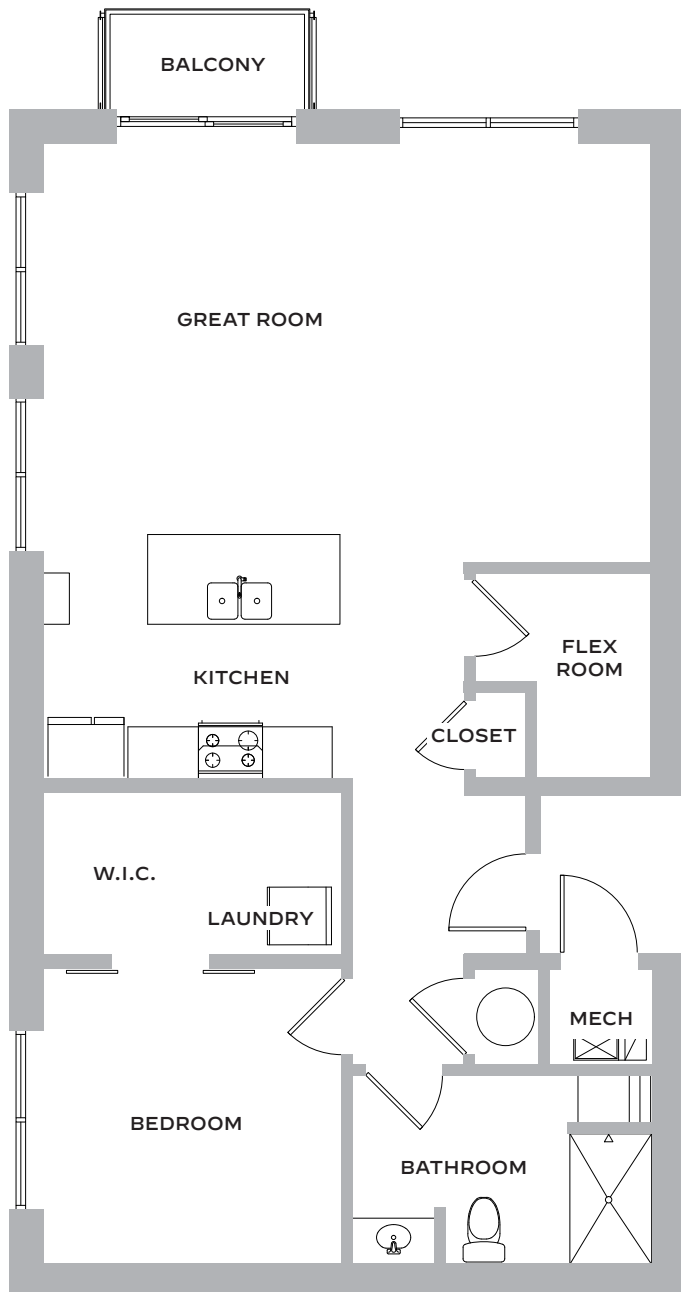

THE RIVER PLACE

By Resthaven

the MACATAWA

Gaze at Lake Macatawa from these one-bedroom, one bathroom apartments that face north and west. Laid out to maximize space, they create a comfortable flow from room to room.

- One bedroom
- 1,133 square feet
- Open floor plan in main living area
- In-unit washer and dryer
- Balcony is 32 square feet