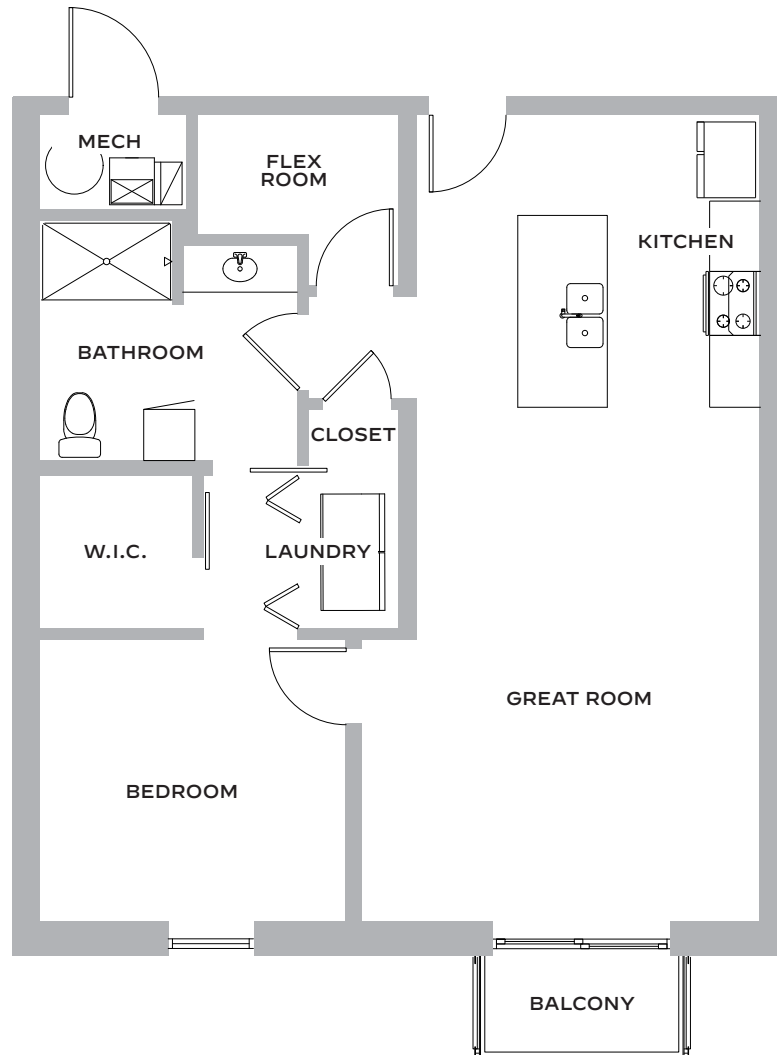

THE RIVER PLACE

By Resthaven

the KENSINGTON

South-facing, with Hope College and Centennial Park in the distance, these one-bedroom, one-bathroom apartments are maximized for space and have a comfortable flow from room to room.

- One bedroom
- 964 square feet
- Open floor plan in main living area
- In-unit washer and dryer
- Balcony is 32 square feet