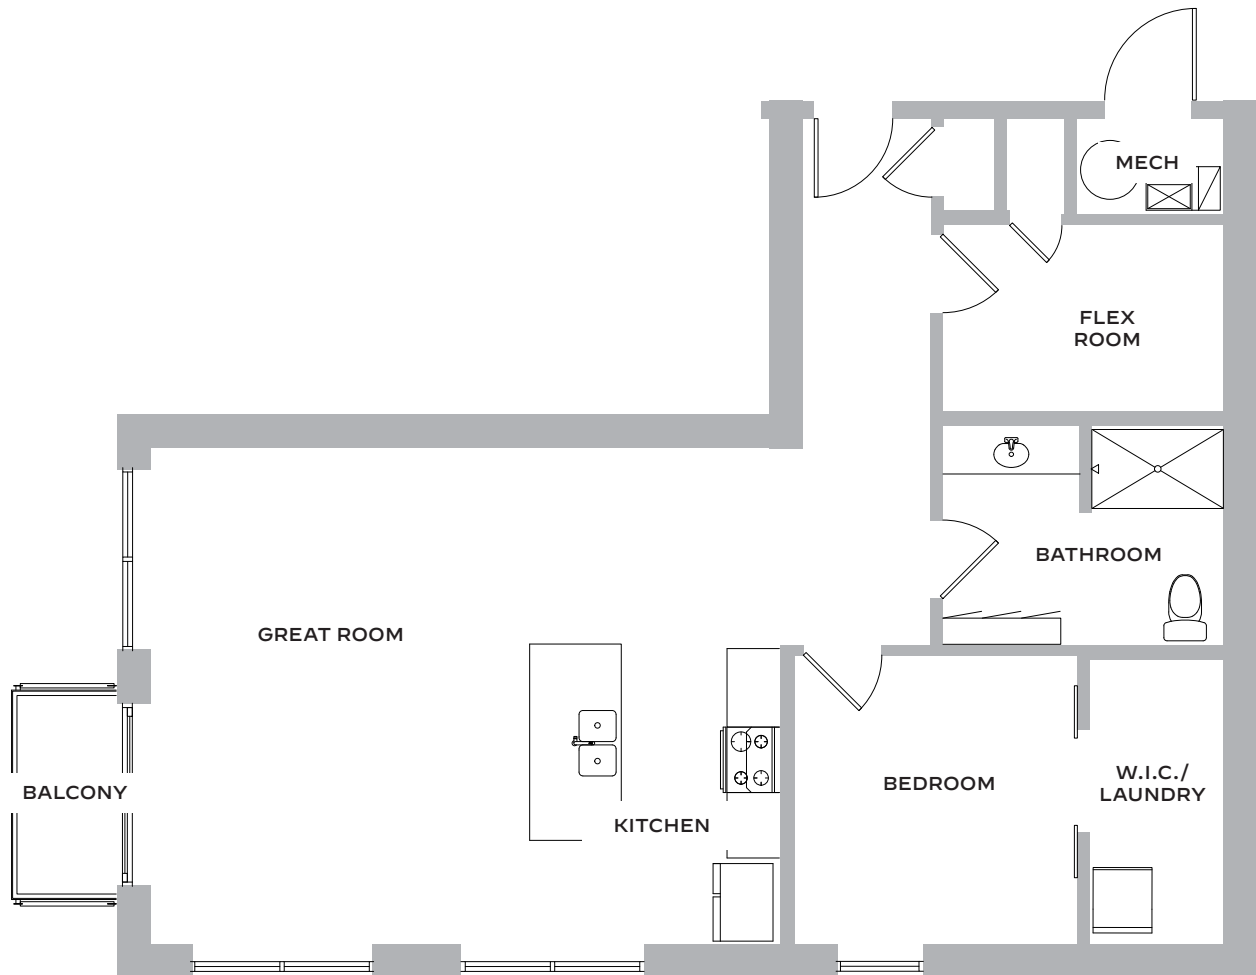

THE RIVER PLACE

By Resthaven

the CONCORD

These sunset-view units face west as well as south and feature one bedroom and one bathroom. The added flex room can be used as a work space or storage area.

- One bedroom
- 1,106 square feet
- Open floor plan in main living area
- In-unit washer and dryer
- Balcony is 32 square feet