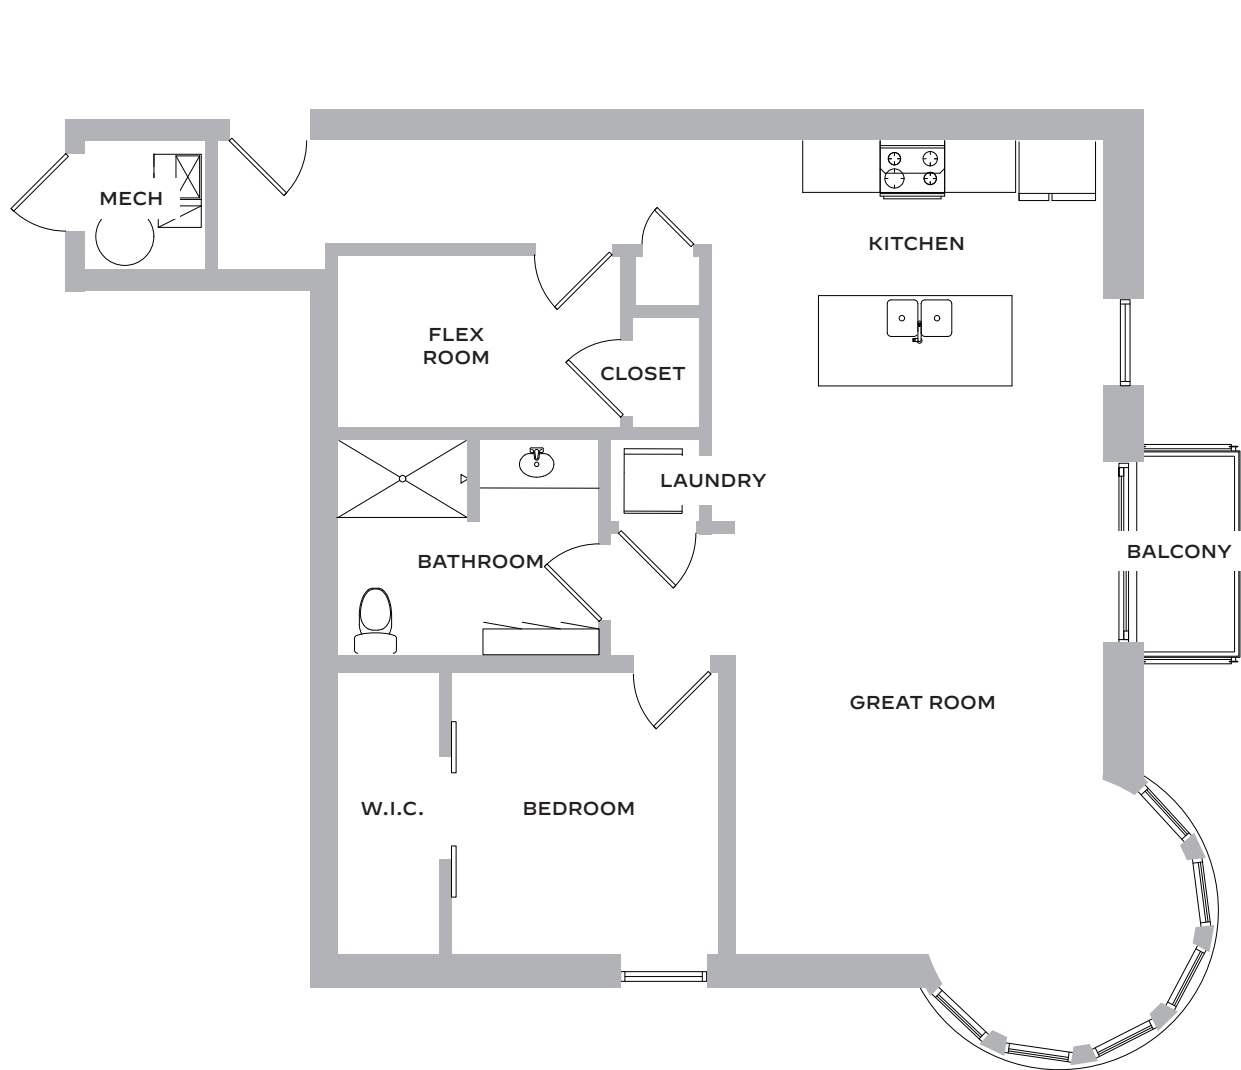

THE RIVER PLACE

By Resthaven

the BROWER

These turret units feature one bedroom and one bathroom with an added flex room that can be used as a work space or storage area. Views face south and east, toward the intersection of Ninth and River.

- One bedroom
- 1,152 square feet
- Open floor plan in main living area
- In-unit washer and dryer
- Balcony is 32 square feet