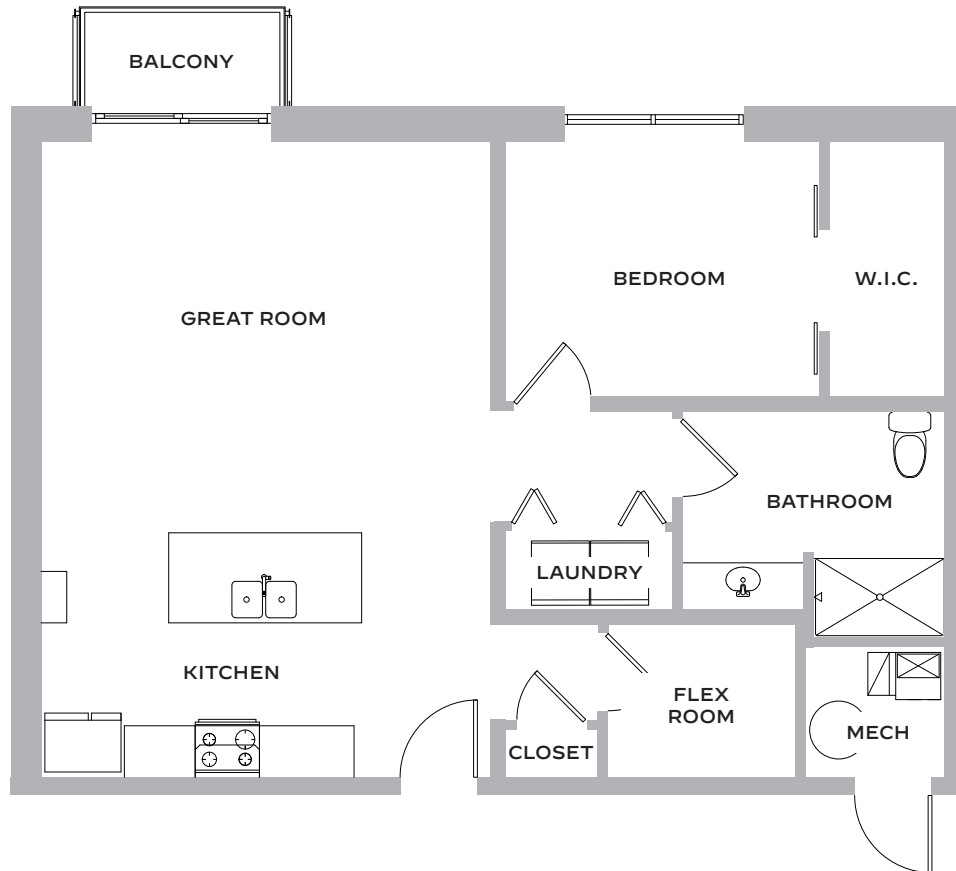

THE RIVER PLACE

By Resthaven

the BELAIRE

Facing north toward 8th Street, these one-bedroom, one-bathroom apartments are laid out to maximize space and create a comfortable flow from room to room.

- One bedroom
- 959 square feet
- Open floor plan in main living area
- In-unit washer and dryer
- Balcony is 32 square feet