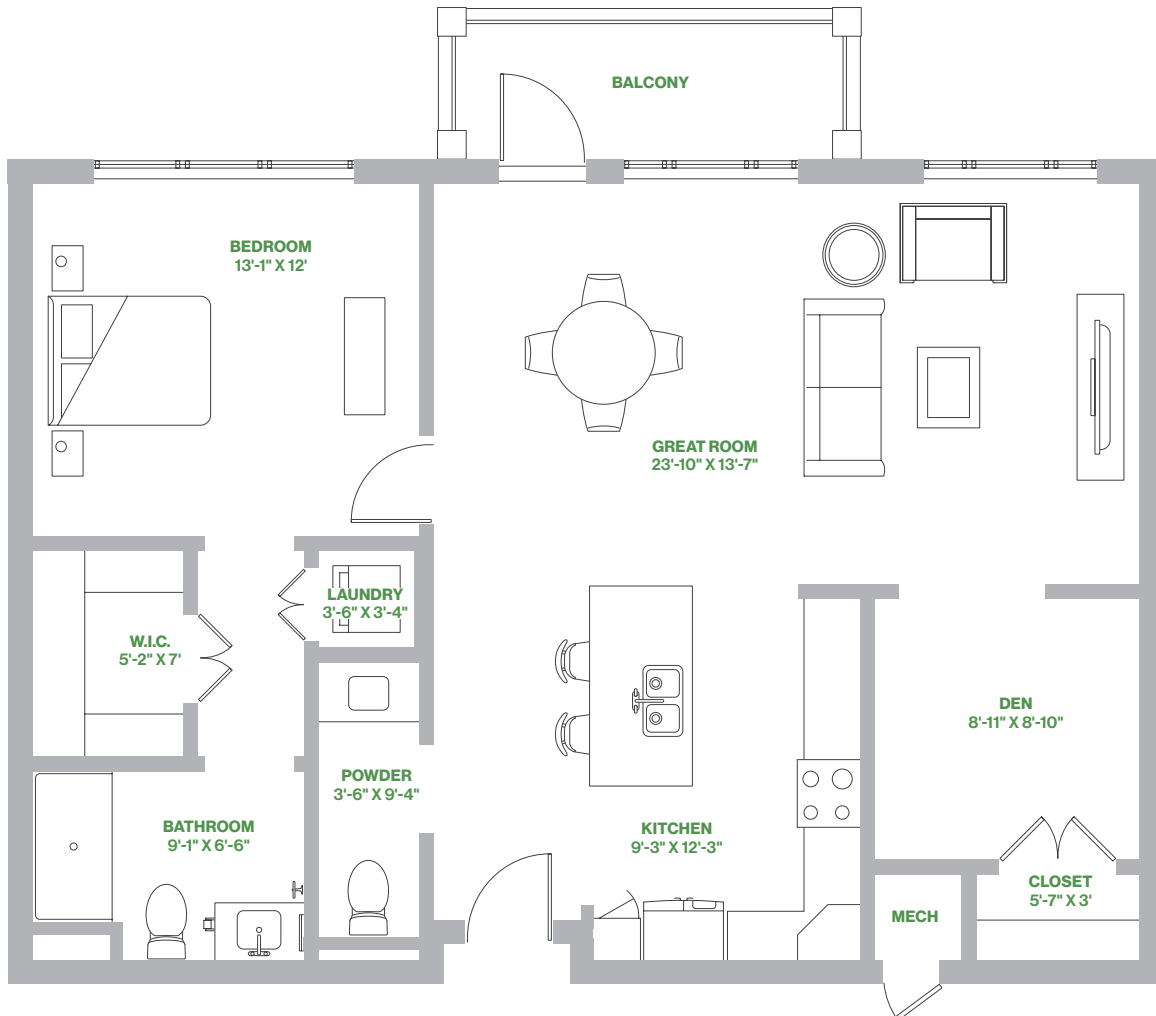

1-BEDROOM + DEN APARTMENTS

FEATURES

With one generous bedroom, plus a walk-in closet, laundry room, and full bath just steps away, these apartments also have a den and a powder room. Their sweeping open floor plan has plenty of living area and a balcony overlooking the pond and/or Van Raalte Farm Park or the independent living residences.

- 975 square feet
- One full bath, plus a powder room and laundry room
- Interconnected kitchen and great room
- Balcony ranges from 69 to 159 square feet