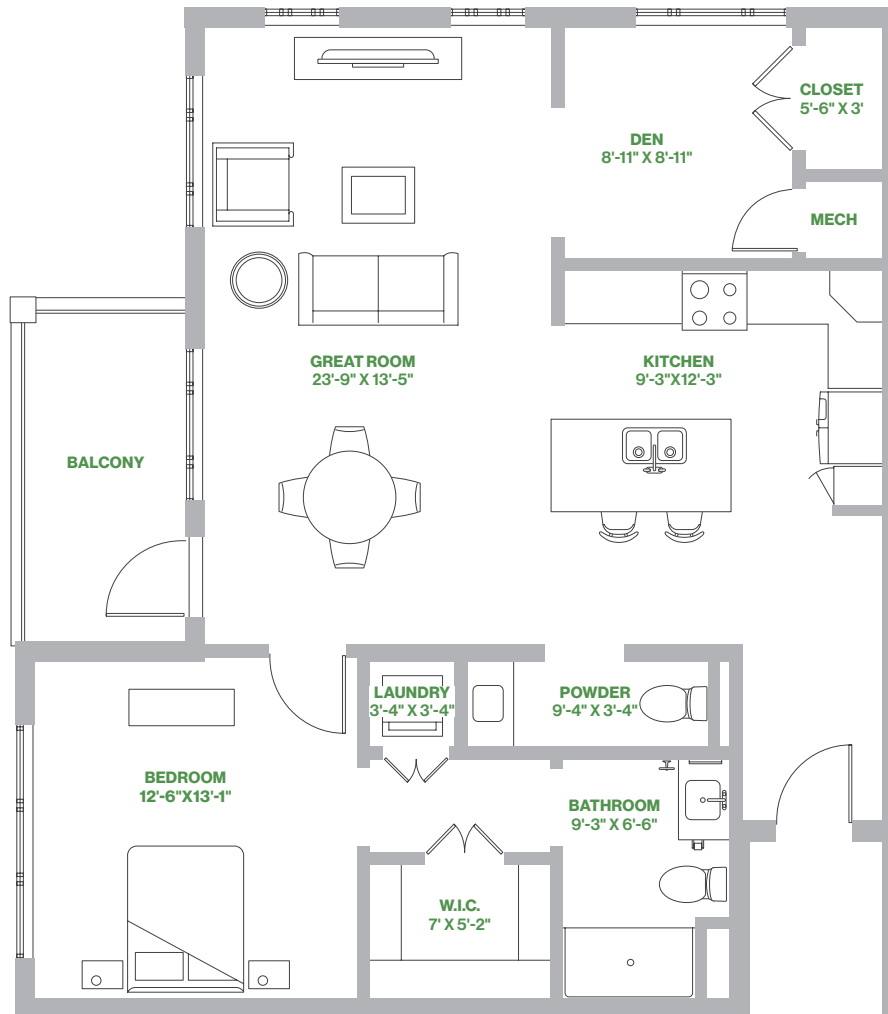

## 1-BEDROOM + DEN APARTMENTS

### FEATURES

The largest of our one-bedrooms, these well-laid-out apartments have a sizable bedroom, walk-in closet, laundry room, and full bath, plus a den for extra living space. There's a powder room off the kitchen and great room area and a balcony overlooking the pond and/or Van Raalte Farm Park or the independent living residences.

- 1,015 square feet
- One full bath, plus a powder room and laundry room
- Interconnected kitchen and great room
- Balcony is 88 square feet